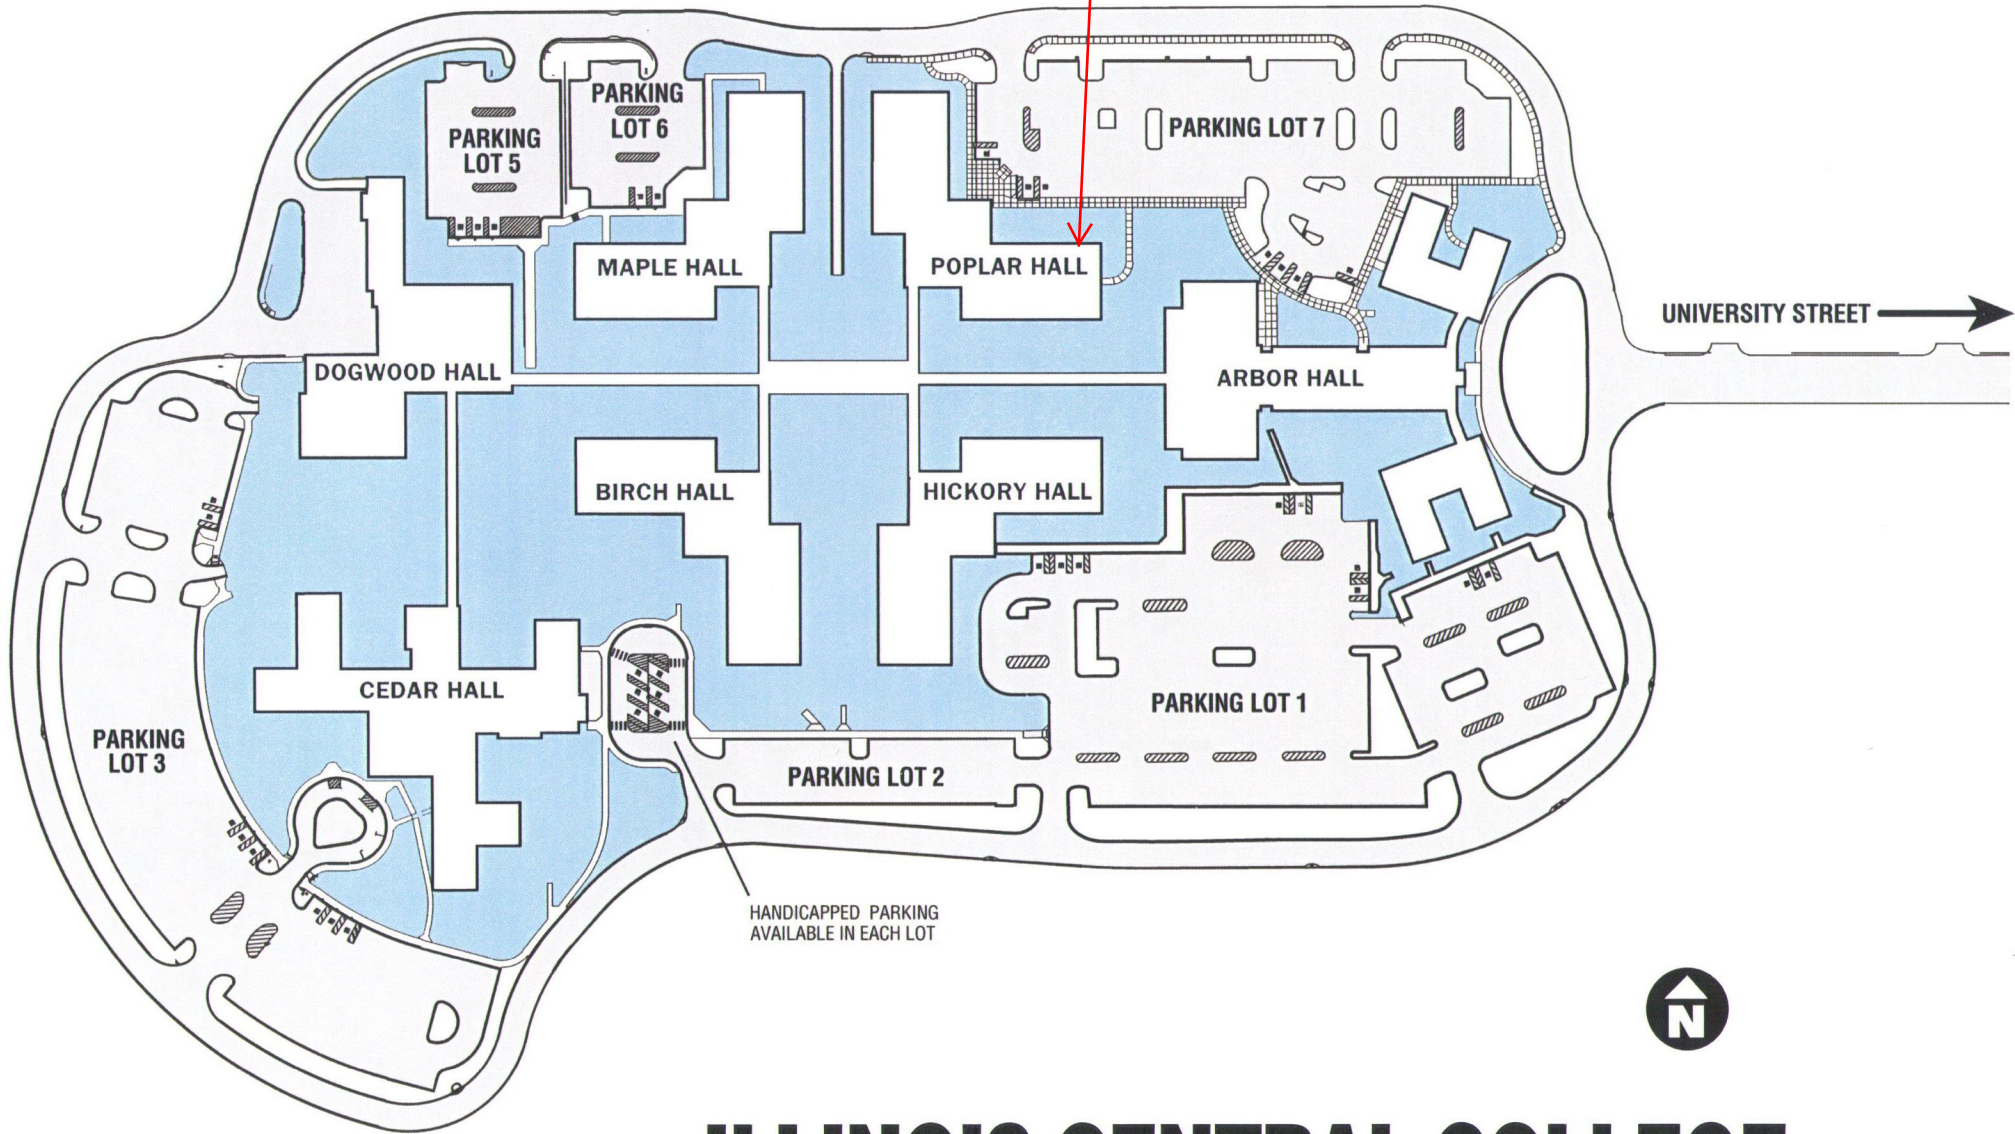

Central Illinois Police Training Center

ILLINOIS CENTRAL COLLEGE

5407 N. University Street *North Campus*

CIPTC
5407 N University St., Poplar Hall 100a
Peoria, IL. 61614