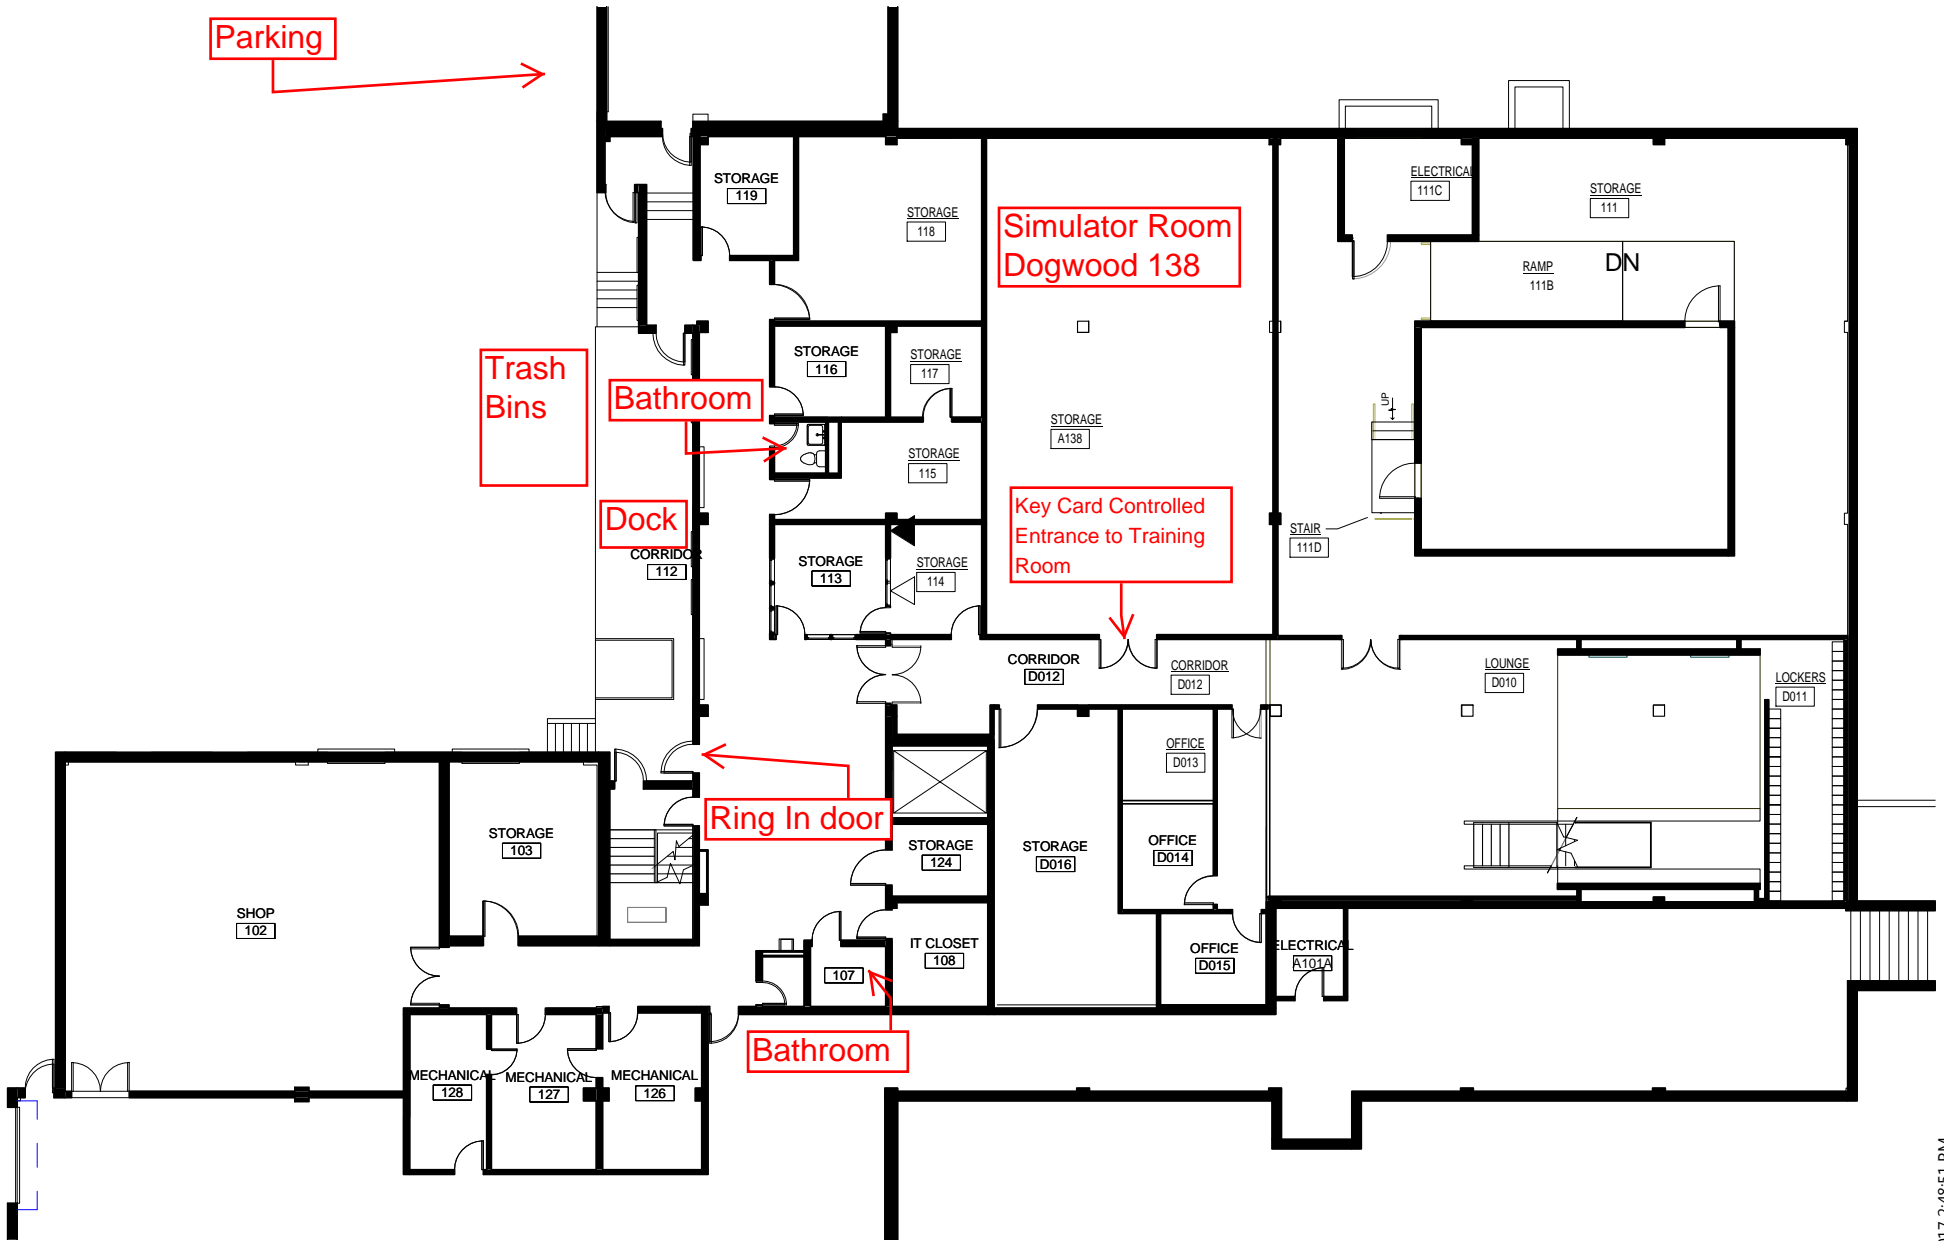

Parking

Trash Bins

Bathroom

Dock

Simulator Room
Dogwood 138

Key Card Controlled
Entrance to Training
Room

Ring In door

Bathroom

6/19/2017 2:48:51 PM

Dogwood Hall

Lower Level Plan

Illinois Central College
Peoria Campus
5407 N University Street
Peoria, Illinois 61635

1" = 20'-0"